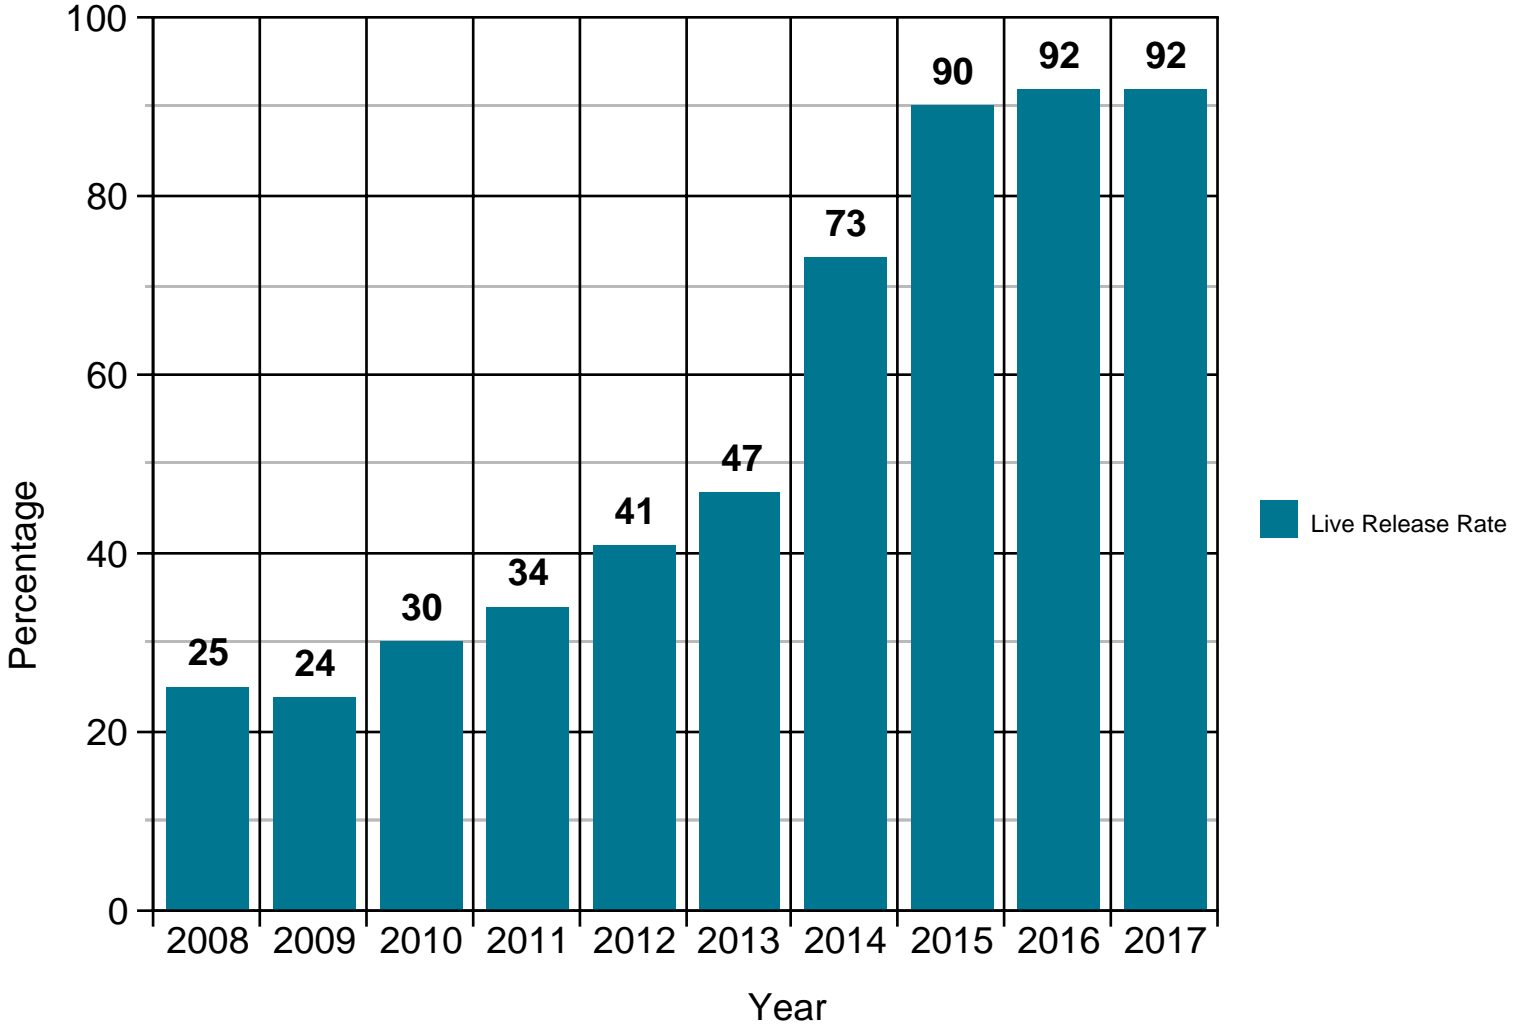

# Live Release Rate

Huntsville Animal Services